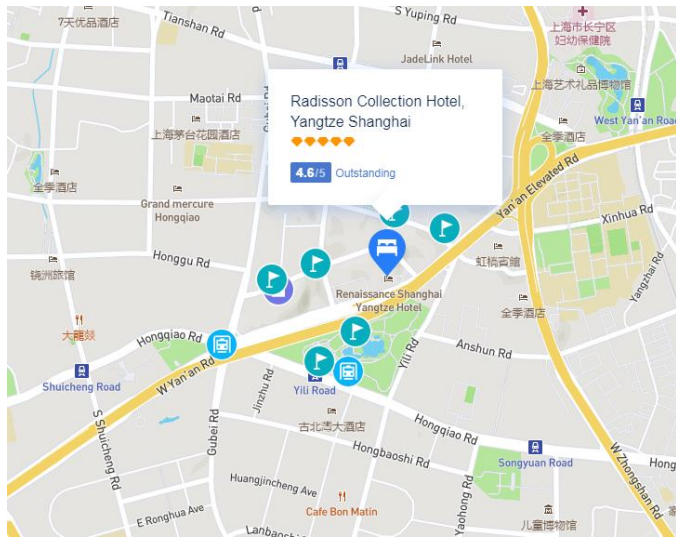

Appendix2

Transportation guide and hotel recommendation

Transportation:

Conference Venue: Radisson Collection Hotel, Yangtze Shanghai

Address: 2099 West Yan'an Road(Yan'an Xi Lu), Shanghai, China

Hotel Location(by car)

Hongqiao International Airport	10.75 km
Shanghai South Railway Station	8.3 km
Shanghai West Railway Station	7.7 km

Accommodation:

Conference Venue Hotel: Radisson Collection Hotel, Yangtze Shanghai

Address: 2099 West Yan'an Road(Yan'an Xi Lu), Shanghai, China